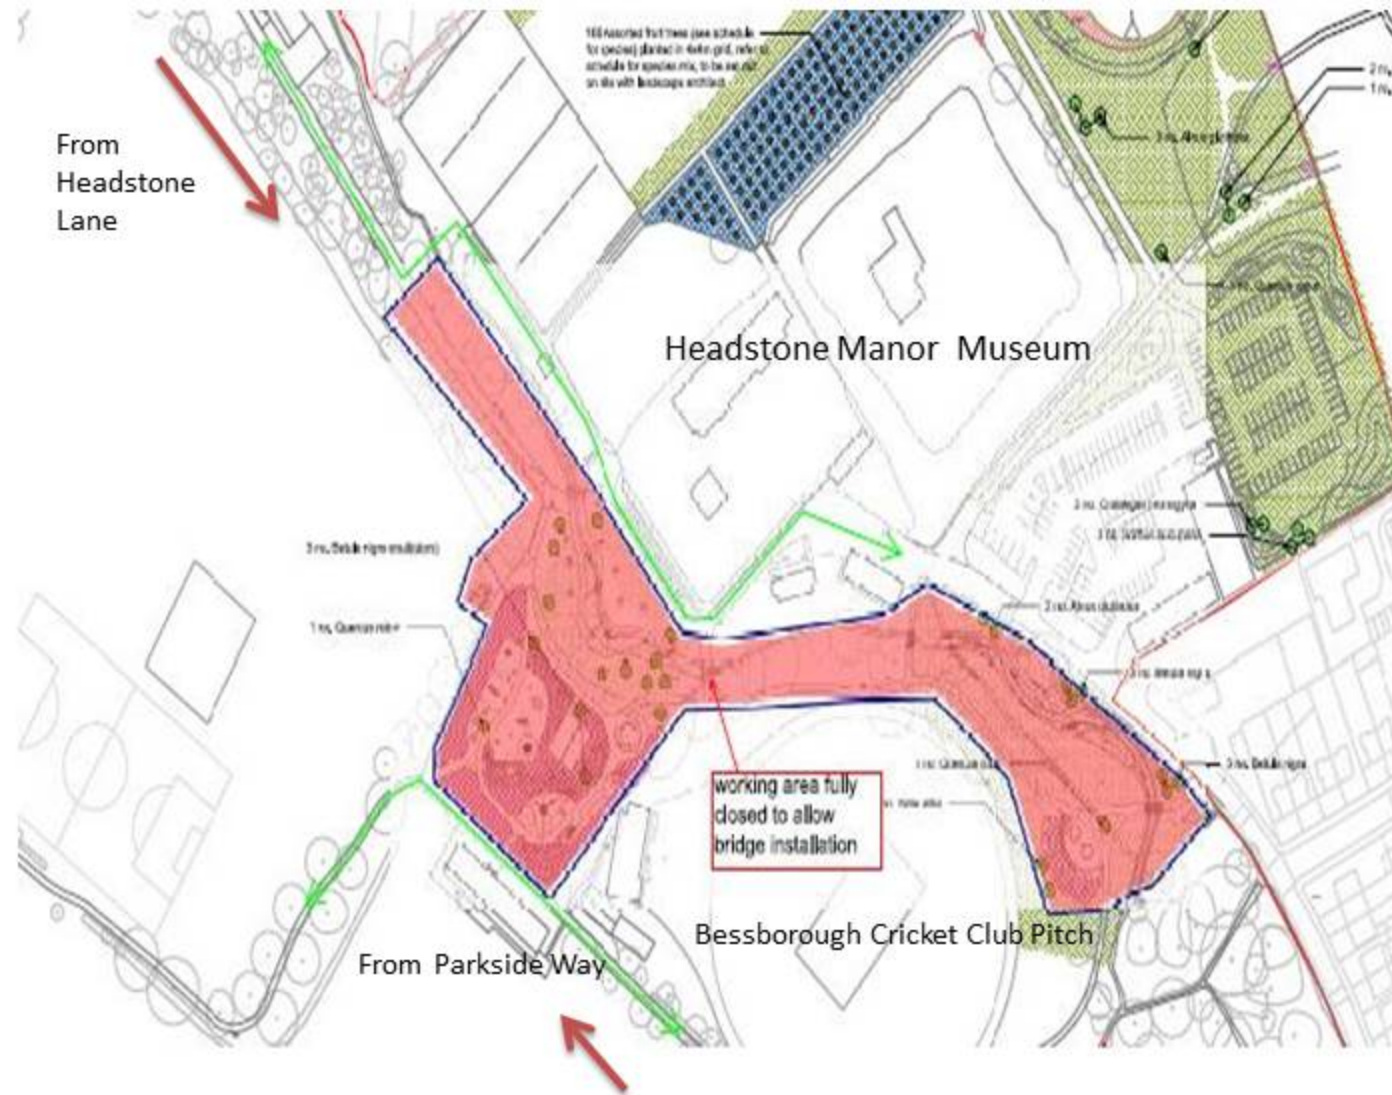

Headstone Manor Park

Temporary access changes

Please note a change to access whilst works are ongoing to install the 2 bridges near the play area. This work will commence from 29th June for 2 weeks. The areas highlighted in red will be inaccessible so please follow the green route indicated on the map. Please accept our apologies for any inconvenience.